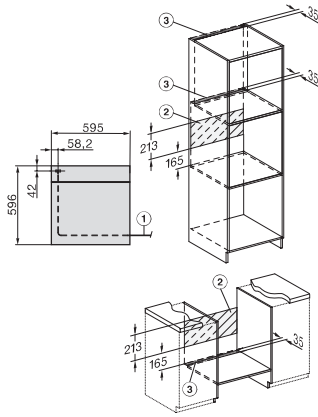

H 7860 BPX

Forno senza maniglia

design versatile con sonda termometrica e BrillantLight.

installation H7000 XL, installation drawing

side view H7000 XL, installation drawings

built-in H7000 XL, installation drawing

Installation H7000 XL underframe, installation drawings

Installation H7000 BM XL, installation drawings

side view H7000 XL build-under, installation drawing

side view Kombi BM XL, installation drawings

Installation Kombi BM XL, installation drawings