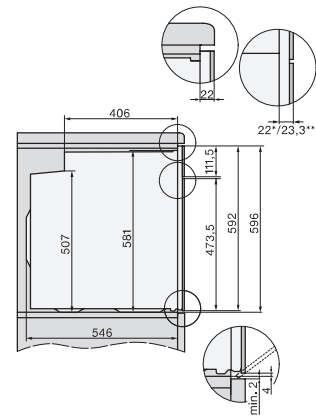

H 7860 BPX

Forno senza maniglia

design versatile con sonda termometrica e BrillantLight.

installation H7000 XL, installation drawing

side view H7000 XL, installation drawings

built-in H7000 XL, installation drawing

Installation H7000 XL underframe, installation drawings

Installation H7000 BM XL, installation drawings

side view H7000 XL build-under, installation drawing

side view Kombi BM XL, installation drawings

Installation Kombi BM XL, installation drawings