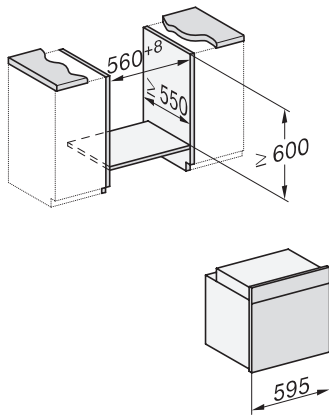

H 7860 BPX

Forno senza maniglia

design versatile con sonda termometrica e BrillantLight.

installation H7000 XL, installation drawing

side view H7000 XL, installation drawings

built-in H7000 XL, installation drawing