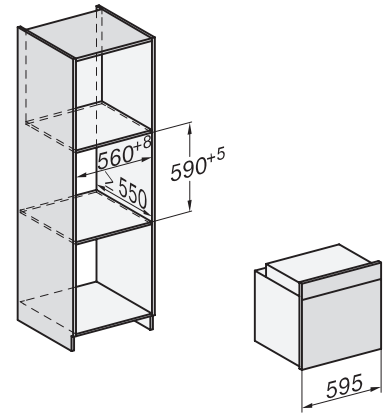

H 7860 BPX

Forno senza maniglia

design versatile con sonda termometrica e BrillantLight.

installation H7000 XL, installation drawing

side view H7000 XL, installation drawings

built-in H7000 XL, installation drawing

Installation H7000 XL underframe, installation drawings

Installation H7000 BM XL, installation drawings

side view H7000 XL build-under, installation drawing

side view Kombi BM XL, installation drawings

Installation Kombi BM XL, installation drawings