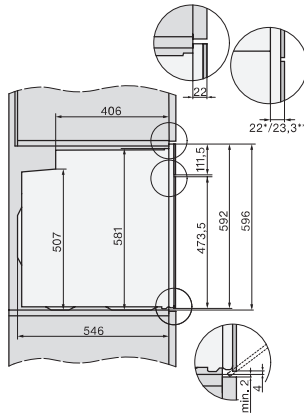

H 7860 BPX

Forno senza maniglia

design versatile con sonda termometrica e BrillantLight.

installation H7000 XL, installation drawing

side view H7000 XL, installation drawings

built-in H7000 XL, installation drawing

Installation H7000 XL underframe, installation drawings

Installation H7000 BM XL, installation drawings

side view H7000 XL build-under, installation drawing

side view Kombi BM XL, installation drawings

Installation Kombi BM XL, installation drawings