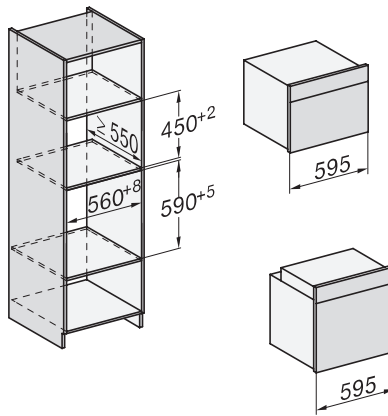

Installation H7000 BM XL, installation drawings