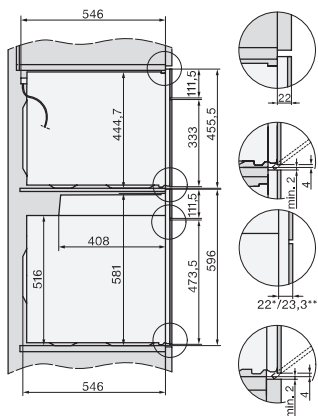

H 7860 BPX

Forno senza maniglia

design versatile con sonda termometrica e BrillantLight.

installation H7000 XL, installation drawing

side view H7000 XL, installation drawings

built-in H7000 XL, installation drawing

Installation H7000 XL underframe, installation drawings

Installation H7000 BM XL, installation drawings

side view H7000 XL build-under, installation drawing

side view Kombi BM XL, installation drawings

Installation Kombi BM XL, installation drawings